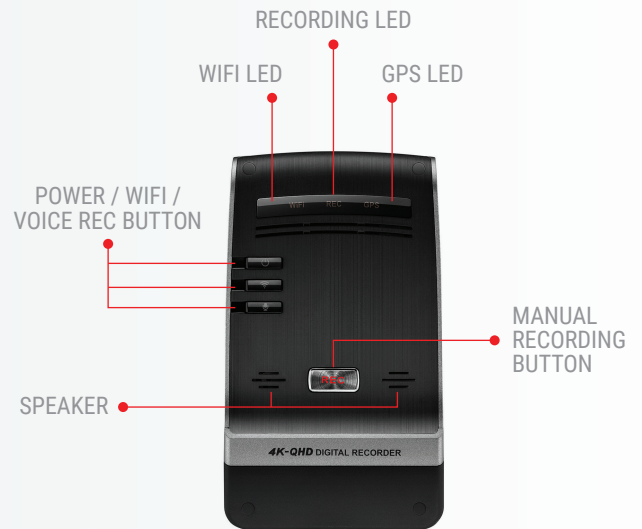

*Radar accessory not available in Australia

RETAIL PRICING

THINKWARE U1000	ORDER CODE	RRP
SINGLE CAMERA KIT	U4K32	$699.00
	U4K64	$749.00
	U4K128	$899.00
DUAL CAMERA KIT	U4KD32	$869.00
	U4KD64	$929.00
	U4KD128	$999.00

THINKWARE AUSTRALIA