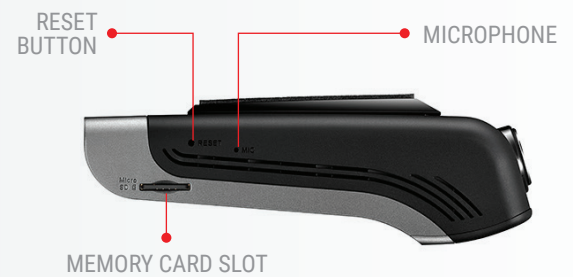

*Radar accessory not available in Australia

RETAIL PRICING

THINKWARE U1000	ORDER CODE	RRP
SINGLE CAMERA KIT	U4K32	$699.00
	U4K64	$749.00
	U4K128	$899.00
DUAL CAMERA KIT	U4KD32	$869.00
	U4KD64	$929.00
	U4KD128	$999.00

THINKWARE AUSTRALIA